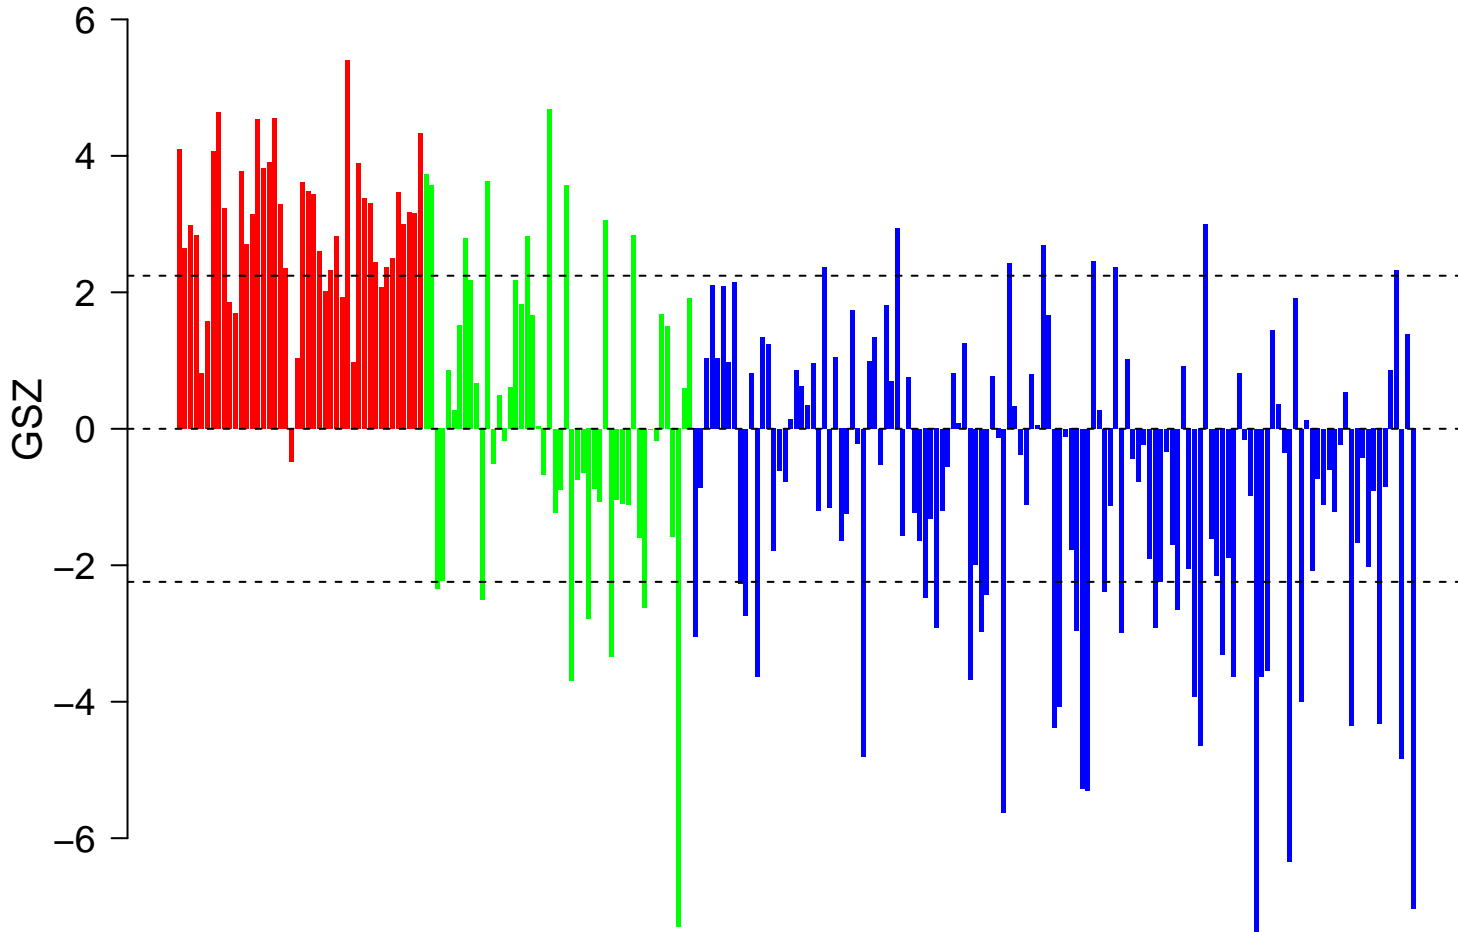

SHEPARD_CRUSH_AND_BURN_MUTANT_DN

SHEPARD_CRUSH_AND_BURN_MUTANT_DN

■ on
■ -
□ off

SHEPARD_CRUSH_AND_BURN_MUTANT_DN